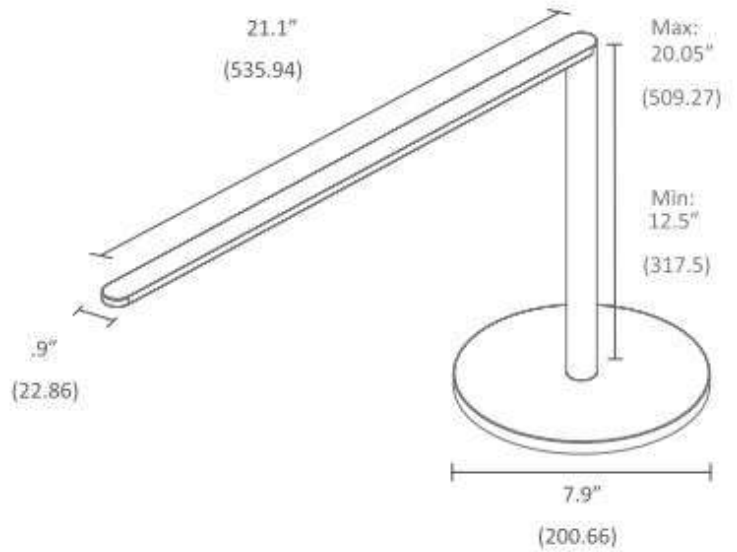

# Lady 7 LED desk lamp

## Product Specification

Product codes:	Black KON0123
	Red KON0124
	Silver KON0125
Lumens	300
Energy consumption:	6.5 Watts
Number of LEDs:	6
LED rated lifespan:	50,000 hours
Colour temperature:	Variable from 2,700K to 4,000K
Colour rendering index (CRI):	83
Dimmer:	Built-in touch sensor
Brightness adjustability:	Continuous dimming
Material:	Aluminium/plastic
Cable length:	10'